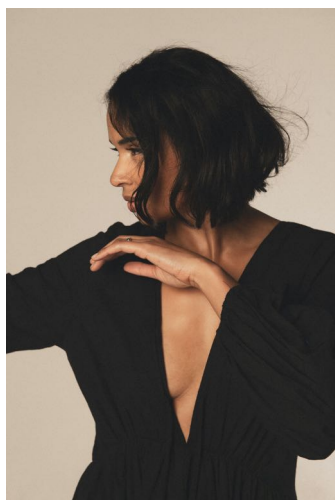

PHEONIX

SPIRIT DRESS

SPIRIT DRESS IN ORGANIC HANDLOOM COTTON

WILD HEART

WILD HEART IN ORGANIC HANDLOOM COTTON

WILD HEART

GRACE DRESS IN ORGANIC HANDLOOM COTTON

YIN KAFTAN IN ORGANIC HANDLOOM COTTON + PEACE SILK